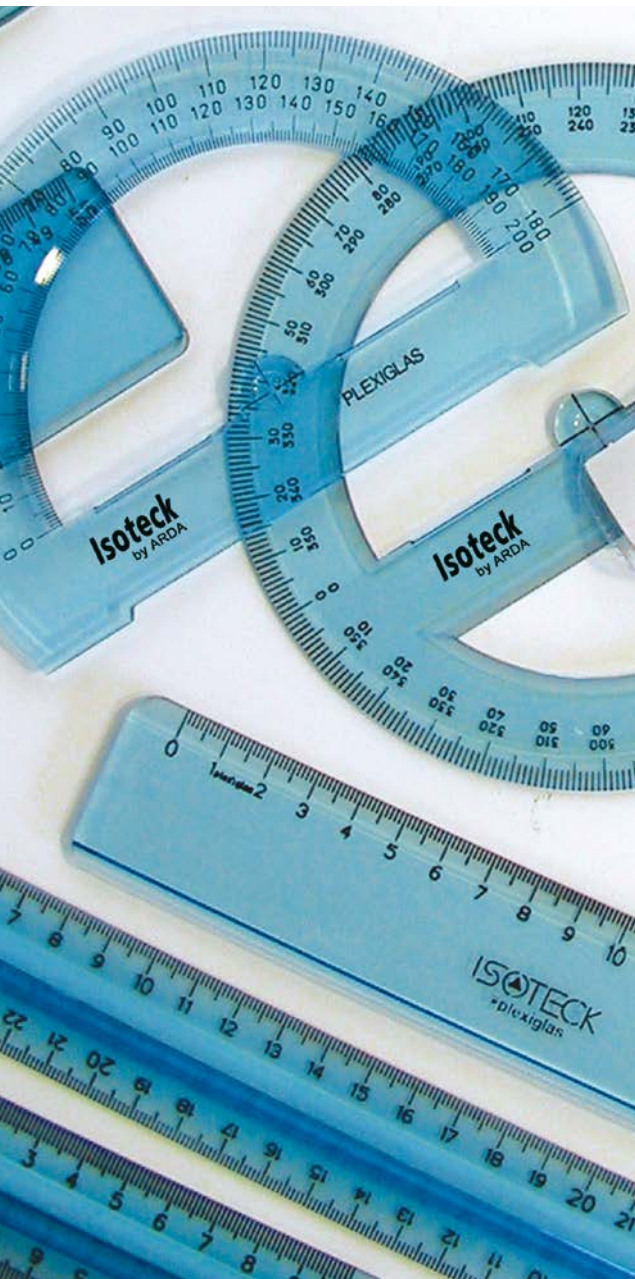

Isoteck
® plexiglas

**PROFESSIONAL
HIGH QUALITY**

**MATERIALE ACRILICO
® plexiglas**

**PER IL DISEGNO TECNICO
SPECIALIZZATO.**

**FOR SPECIALIST TECHNICAL DRAWING.
POUR LE DESSIN TECHNIQUE EN ACRYLIQUE.**

Made in Italy
Italian quality & design

É la serie di precisione per il disegno tecnico specializzato. Il materiale impiegato è il PLEXIGLAS®, resistente agli urti e ai graffi e di massima trasparenza. La graduazione è incisa ed indelebile.

Specific line for technical drawing. Is injected in PLEXIGLAS® material, strong and extra transparent. The graduation is etched and indelible.

Gamme de traçage pour le dessin technique. La matière employé est le PLEXIGLAS®, très résistante et de haute transparence. La gravure de la graduation est indélébile.