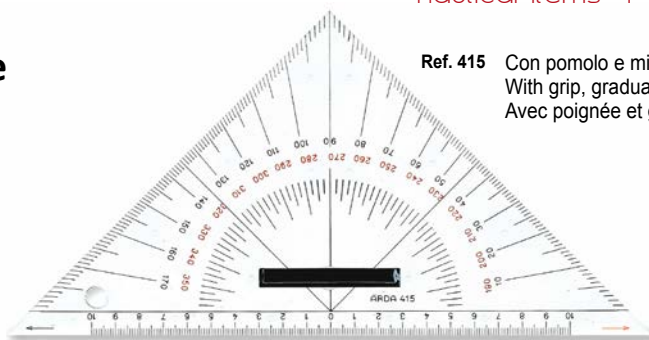

Squadre nautiche

45° 26 cm

Set square 45° 26 cm
Equerres 45° 26 cm

plexiglas

Ref. 415 Con pomolo e millimetratura con linea di fede.
With grip, graduated with hypotenuse scale detached from edge.
Avec poignée et graduation hypotenuse détachée du bord.