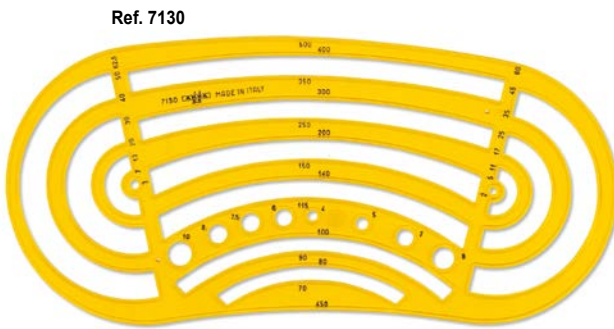

Maschere varie

Templates
Gabarits

Tirachina
ink-edge
bord anti-tache

Ref. 7132

Ref. 7130

Ref. 7142

Ref. 7136

Ref. 7133