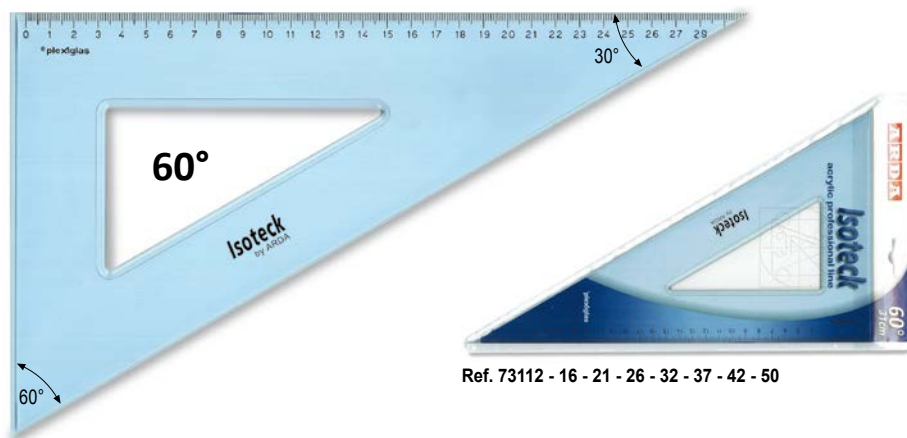

Ref. 73112 - 16 - 21 - 26 - 32 - 37 - 42 - 50

Art.	EAN13 art.	Descrizione / Description	INNER pcs	EAN13 inner	MASTER pcs
73112	8003438731128	60° cm. 12	10	8003438733122	10
73116	8003438731166	60° cm. 16	10	8003438733160	10
73121	8003438731210	60° cm. 21	10	8003438733214	10
73126	8003438731265	60° cm. 26	10	8003438733269	10
73132	8003438731326	60° cm. 31	10	8003438733320	10
73137	8003438731371	60° cm. 36	10	8003438733375	10
73142	8003438731425	60° cm. 42	10	8003438733429	10
73150	8003438731500	60° cm. 50	10	8003438733504	10

Righe

Rulers
Règles

Smusso e tirachina
Bevelled edge and ink-edge
Facette et bord anti-tache

* Ricavate da lastra - Cut from plate
Découpé à partir de la plaque