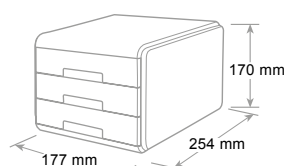

MINI

Cassettiere Keep Colour Pastel Drawer cabinet - MINI Bloc tiroir

Cassetti scorrimento silenzioso, blocco di fine corsa. Accostabili e sovrapponibili con stabilità grazie alle corsie integrate. Abbinamento di superfici lucide e satiniate.

Drawers with quiet operation and slide stops. The cabinets can be lined up or perfectly stacked thanks to built-in lugs. Combination of polished and satin surfaces.

Tiroirs coulissants silencieux et butée d'arrêt. Modulaire et superposition très stable grâce à des ergots. Décor contrasté mat et brillant.

Dimensione - Size - Dimension