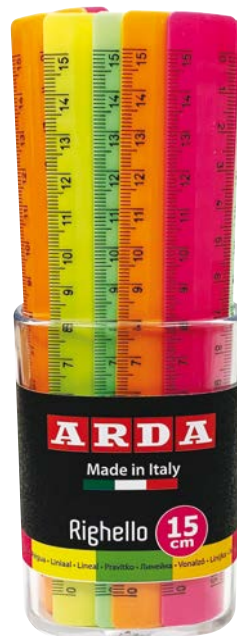

Barattolo righelli 15 cm
modello stretto

Pot containing rulers - narrow
Pot de règles - étroites

FLUO
colours

50
pcs

Ref. 282FL

Art.	EAN13 art. 8003438...	INNER pz/pcs	EAN13 inner 8003438...	MASTER pz/pcs
282FL	...026101	1	...026101	20

colori assortiti - assorted colours - couleurs assorties

Barattolo doppi decimetri

Pot containing finger grip rulers 20 cm
Pot de double décimètre