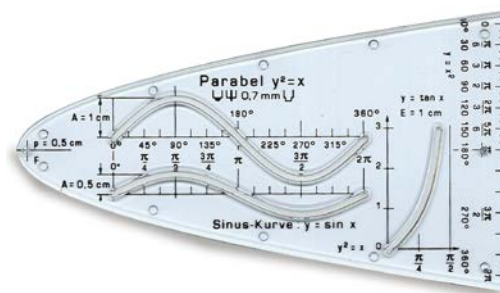

Parabola

Parabel
Parable

Tirachina
ink-edge
bord anti-tache

Ref. 7149

Art.	EAN13 art.	Descrizione / Description	INNER pcs	EAN13 inner	MASTER pcs
7149	8003438071491	Parabola	20	8003438171498	20