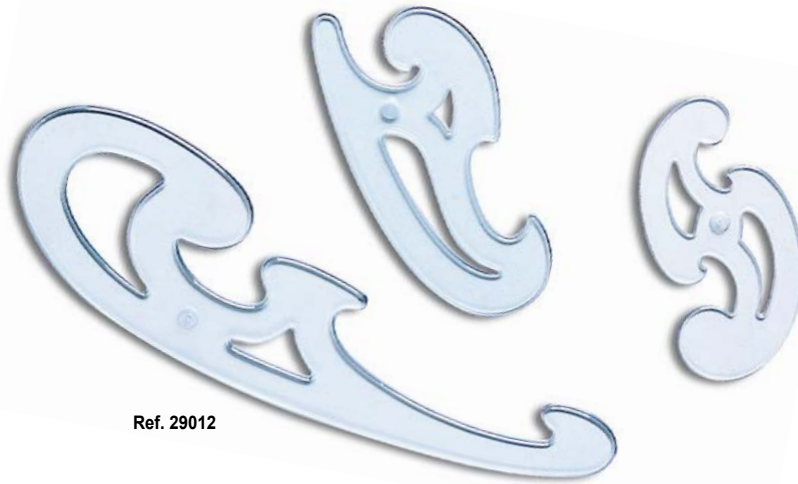

Curvilinee

French curves
Set de 3 pistolets

Con doppio tirachina
With double ink-edge
Double bord anti-tache

Ref. 29012