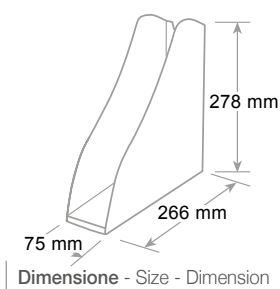

Idéal pour ranger les magazines, catalogues, dossiers. La forme et les ouvertures à l'arrière permettent d'entrevoir le contenu et la seuil avant très bas facilite la saisie des documents. Décor contrasté mat et brillant.