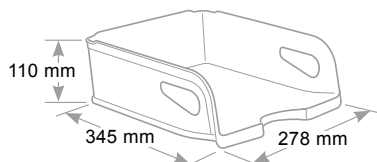

Dimensione - Size - Dimension