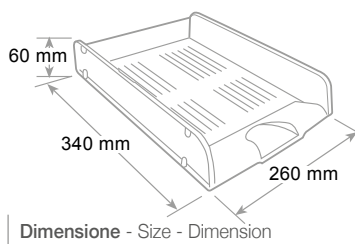

colori opachi - mat colors - couleurs opaques

25310 N	nero / black / noir	...225320	10
25310 A	blu / blue / bleu	...253187	10
25310 R	rosso / red / rouge	...253163	10