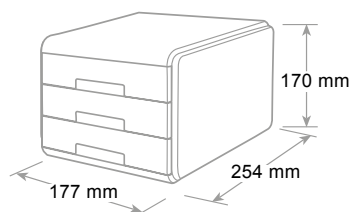

Dimensione - Size - Dimension