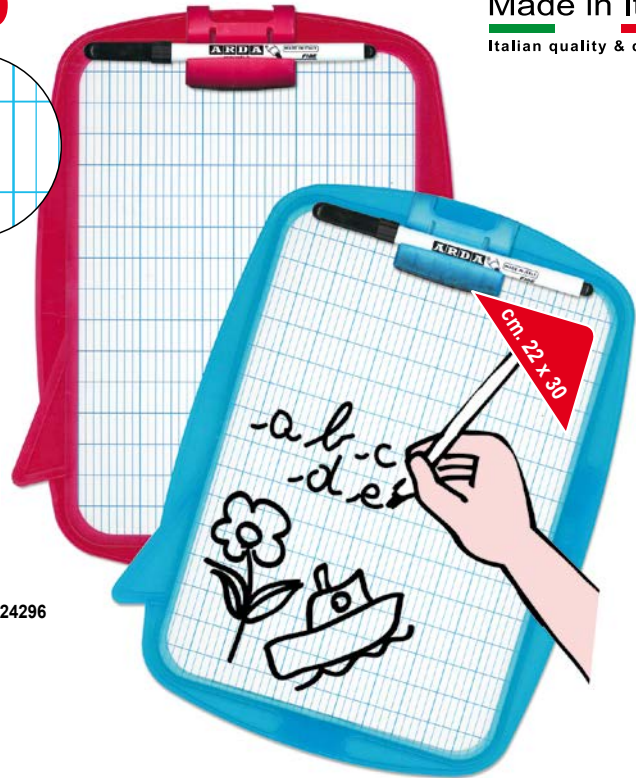

OVETTO

Made in Italy
Italian quality & design

Seyes

Ref. 24296

CORNICE : in plastica

FRAME : plastic - CADRE : en plastique

PACKAGING : busta trasparente appendibile

Hanging transparent bag / Sachet transparent suspendu