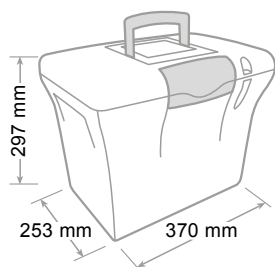

Dimensione - Size - Dimension