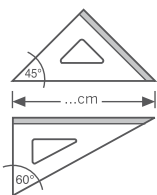

PROFESSIONAL - HIGH QUALITY

plexiglas

Squadre

Set square
Equerre

Smusso, tirachina e bordo interno
Bevelled edge, ink-edge and finger lift
Facette, bord anti-tache et bord intérieur

Ref. 73012 - 16 - 21 -
26 - 32 - 37 - 42 - 50