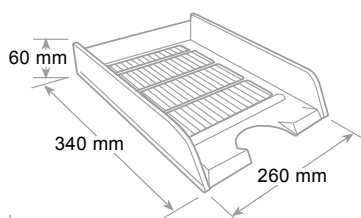

Dimensione - Size - Dimension