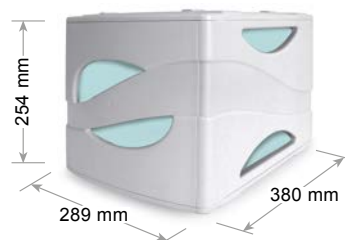

Dimensione - Size - Dimension

BL

V

G

VI

colori opachi - mat colors - couleurs opaques

ref.	colore/color/couleur	8003438...	pz/pcs
15P4PPASBL	azzurro / light blue / bleu	...022943	2
15P4PPASV	verde / green / vert	...022950	2
15P4PPASG	giallo / yellow / jaune	...022967	2
15P4PPASVI	lilla / lilac / lilas	...022974	2
15P4PPASAS	col. ass.	vedi ean col.	4