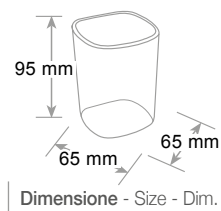

Portapenne Classic
Pen holder - Pot à crayon

Grande capienza e stabilità sulla scrivania. - Large capacious, stable pen holder for the desk top.
Bonne contenance et très stable sur le bureau.

ref. 4111...