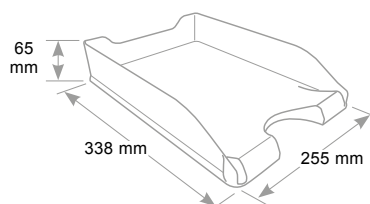

Dimensione - Size - Dimension