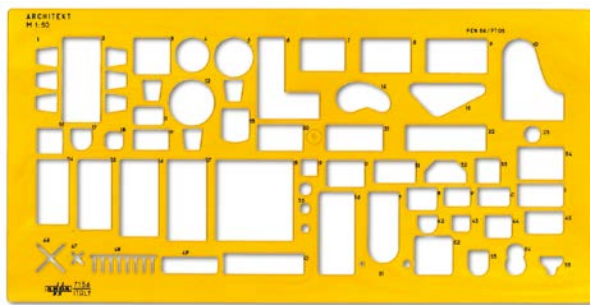

Maschere varie

Templates
Gabarits

Tirachina
ink-edge
bord anti-tache

Ref. 7132

Ref. 7130

Ref. 7142

Ref. 7136

Ref. 7133