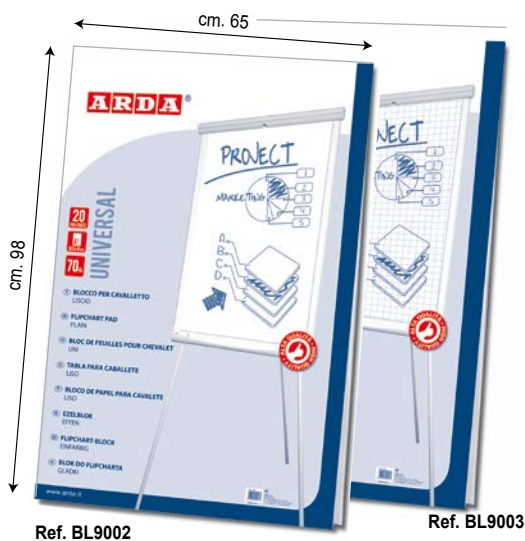

Art.	EAN13 art.	Descrizione / Description	INNER pcs	EAN13 inner	MASTER pcs
BL9002	8007024504165	cm.65x98 - bianco / white / blanc	5	8007024504189	5
BL9003	8007024504172	cm.65x98 - quadrett./gridded/quadr.	5	8007024504196	5