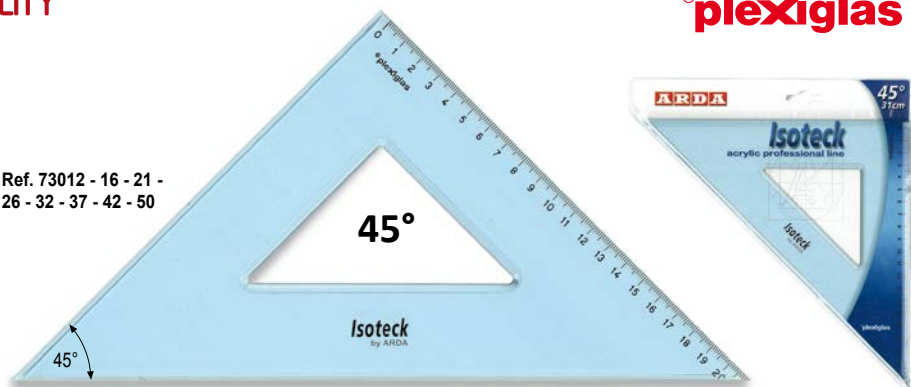

PROFESSIONAL - HIGH QUALITY

plexiglas

Squadre

Set square
Equerre

Smusso, tirachina e bordo interno
Bevelled edge, ink-edge and finger lift
Facette, bord anti-tache et bord intérieur

Ref. 73012 - 16 - 21 -
26 - 32 - 37 - 42 - 50