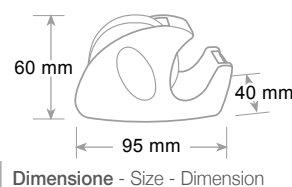

Porta nastro adesivo mt 33 x mm 19. Lama taglianastro in acciaio
Rotolo di nastro adesivo di alta qualità incluso. Disponibile con
cartoncino self-service o in scatola espositore da 24 pezzi.

For adhesive tape mt 33 x mm 19. Steel tape cutter. One roll of high
quality adhesive tape included. Available with self-service card or in
display of 24 pcs.

Pour ruban adhesive mt 33 x mm 19. Lame de coupe en acier. Rouleau
de ruban adhésif de haute qualité inclus. Disponible avec cartonnette
self-service ou en présentoir de 24 pcs.

Lama taglianastro in **ACCIAIO**
Steel tape cutter
Lame de coupe en acier