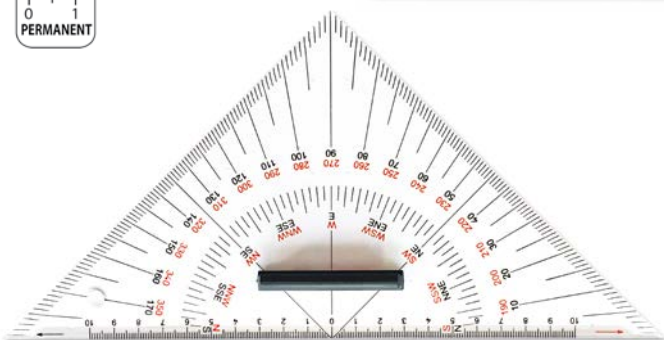

Ref. 416 Con pomolo, millimetrata con linea di fede sul bordo
With grip, graduated with hypotenuse scale on the edge.
Avec poignée et graduation hypotenuse sur le bord.