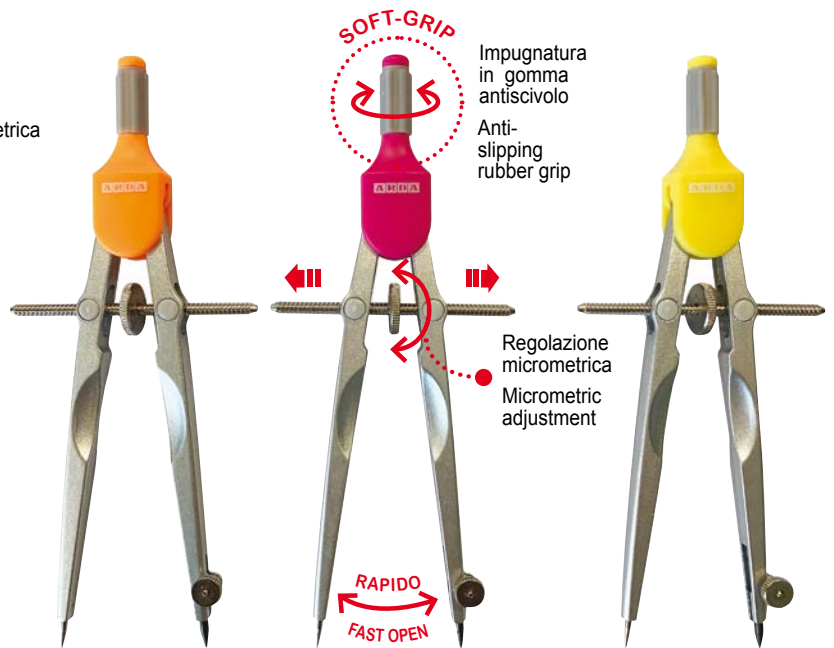

BALAUSTRONE apertura rapida QUICK SET COMPASS

IN SMART BOX KIT 5 PZ

Contenuto:

- Balaustrone 2 snodi, apertura rapida e regolazione micrometrica
- Adattatore
- Temperamine
- Scatolina con ricambi e mine supplementari
- Righello cm.16

Content :

- Quick-set compass with 2 jointed legs, fast open and micrometric adjustment
- Pen adapter
- Leads sharpener
- Box with spare parts and leads
- Ruler cm.16

Art.	EAN13 art.	Descrizione / Description	INNER pcs	EAN13 inner	MASTER pcs
CO5ESP	8003438 025968	Display 12 Balaustroni apertura rapida in smart box: 12 kit colori fluo ean 8003438 025951	1	8003438025968	1

BALAUSTRINO apertura rapida

SMALL QUICK-SET COMPASS

IN SCATOLA - IN BOX KIT 3 PZ

Contenuto:

- Balaustrino aste fisse, apertura rapida e regolazione micrometrica
- Temperamine
- Scatolina con ricambi e mine supplementari

Content :

- Small quick-set compass, fast open and micrometric adjustment
- Leads sharpener
- Box with spare parts and leads

Scatolina con ricambi, mine supplementari e carta vetrata affilamine
Box with spare parts and leads and sandpaper to sharpen mines