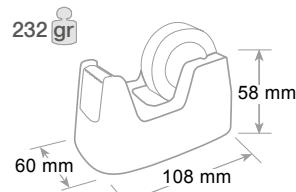

Dimensione - Size - Dimension