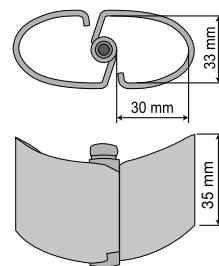

Dimensione - Size - Dimension

Clip bordo per agganciare VERTEBRA al piano della scrivania senza bisogno di forare il piano. Da usare in alternativa alla testa.

Clip for attaching VERTEBRA to the edge of the desk top without making holes. To be used as an alternative to the head.

Clip pour accrocher VERTÈBRE sur le bureau sans avoir à percer des trous la surface du bureau. Peut être utilisé comme une alternative à la tête.