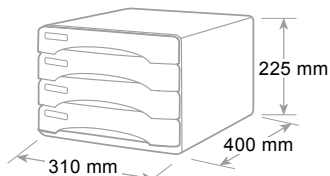

Dimensione - Size - Dimension